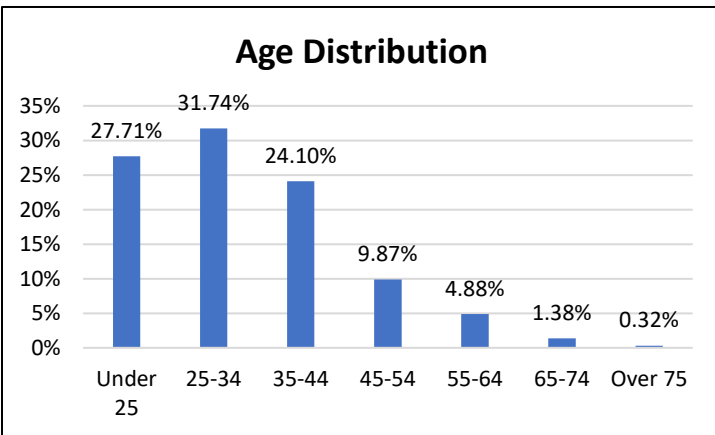

Pretrial Services Weekly Report

Electronic Monitoring Population Demographics 1/26/2024

Curfew Only population:	868
Bischof Law Only population:	713
Cases with Curfew and Bischof Law Supervision*	74

Curfew

Bischof Law

* 74 individuals are supervised under Curfew and Bischof Law. These individuals are reflected in both the Curfew and Bischof Law graphs