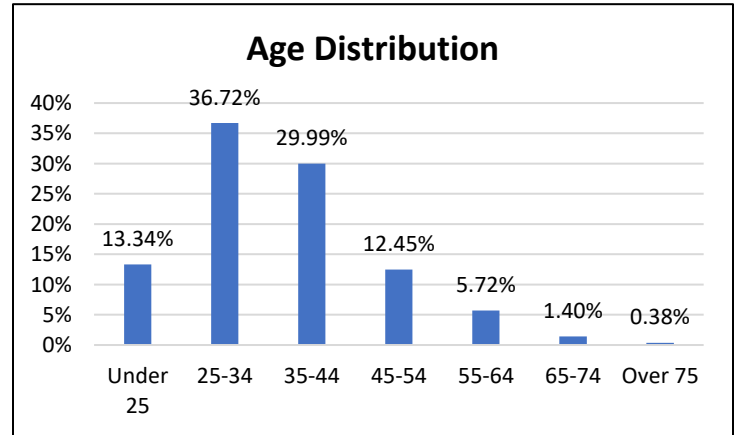

Pretrial Services Weekly Report

Electronic Monitoring Population Demographics 1/26/2024

Curfew Only population:	868
Bischof Law Only population:	713
Cases with Curfew and Bischof Law Supervision*	74

Curfew

Bischof Law

* 74 individuals are supervised under Curfew and Bischof Law. These individuals are reflected in both the Curfew and Bischof Law graphs