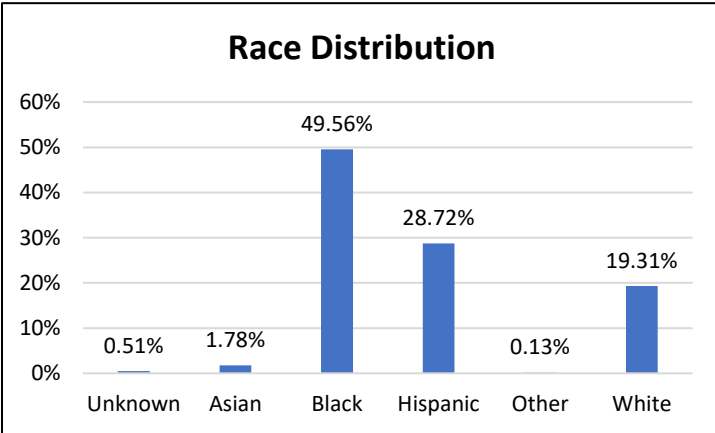

Pretrial Services Weekly Report

Electronic Monitoring Population Demographics 1/26/2024

Curfew Only population:	868
Bischof Law Only population:	713
Cases with Curfew and Bischof Law Supervision*	74

Curfew

Bischof Law

* 74 individuals are supervised under Curfew and Bischof Law. These individuals are reflected in both the Curfew and Bischof Law graphs