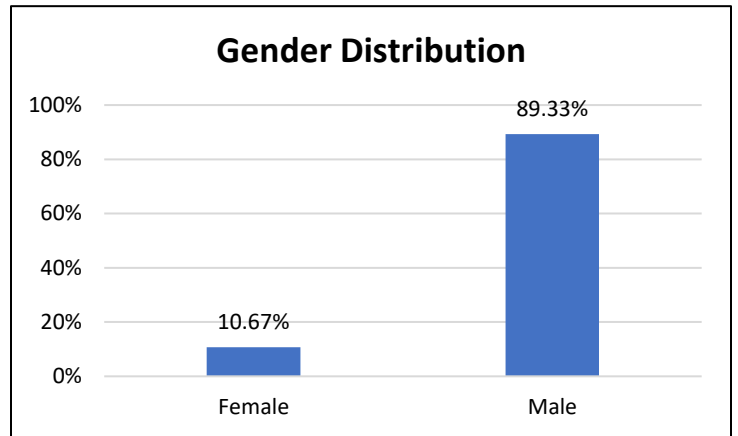

Pretrial Services Weekly Report

Electronic Monitoring Population Demographics 1/26/2024

Curfew Only population:	868
Bischof Law Only population:	713
Cases with Curfew and Bischof Law Supervision*	74

Curfew

Bischof Law

* 74 individuals are supervised under Curfew and Bischof Law. These individuals are reflected in both the Curfew and Bischof Law graphs