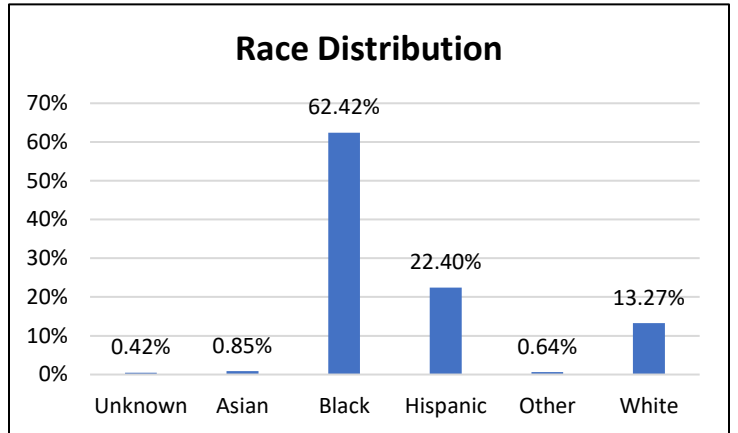

Pretrial Services Weekly Report

Electronic Monitoring Population Demographics 1/26/2024

Curfew Only population:	868
Bischof Law Only population:	713
Cases with Curfew and Bischof Law Supervision*	74

Curfew

Bischof Law

* 74 individuals are supervised under Curfew and Bischof Law. These individuals are reflected in both the Curfew and Bischof Law graphs