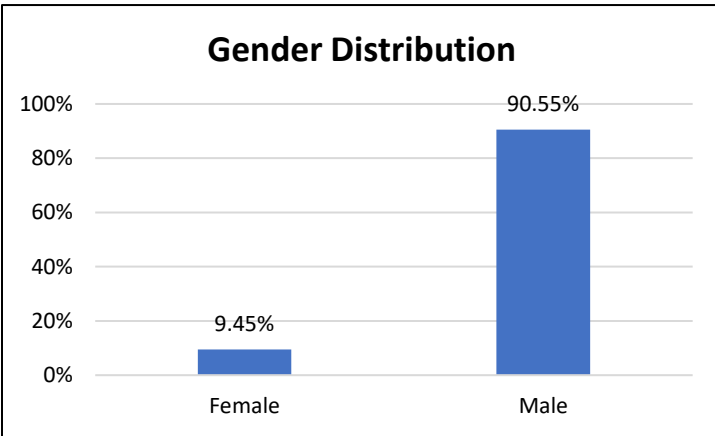

Pretrial Services Weekly Report

Electronic Monitoring Population Demographics 1/26/2024

Curfew Only population:	868
Bischof Law Only population:	713
Cases with Curfew and Bischof Law Supervision*	74

Curfew

Bischof Law

* 74 individuals are supervised under Curfew and Bischof Law. These individuals are reflected in both the Curfew and Bischof Law graphs